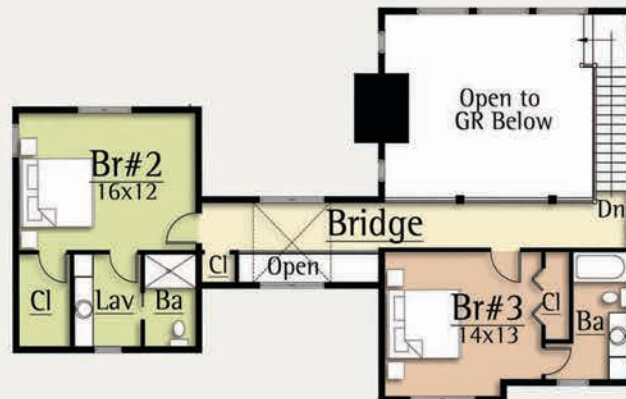

# DUET I

CONTEMPORARY LIVING

2,340 total square feet

3 Br, 3.5 Ba

A duet is a musical composition for two performers in which the performers have equal importance to the piece. It is often used to describe a composition involving two singers.

In the Duet by MossCreek, wood and plaster create a duet of exterior finishes, balancing a harmonious Yin and Yang composition. The Duet's sleek and modern lines are carefully composed to create a contemporary artistic expression.

Inside, the Duet features open plan living, large view glass in the Great Rm, three generous master suites, and an upper loft.

On the exterior, the Duet features generous outdoor living with a fireplace.

Upper Level  
852 square feet

Main Level  
1,488 square feet

MODERN HOME DESIGN

www.MossCreekModern.com - 800.737.2166