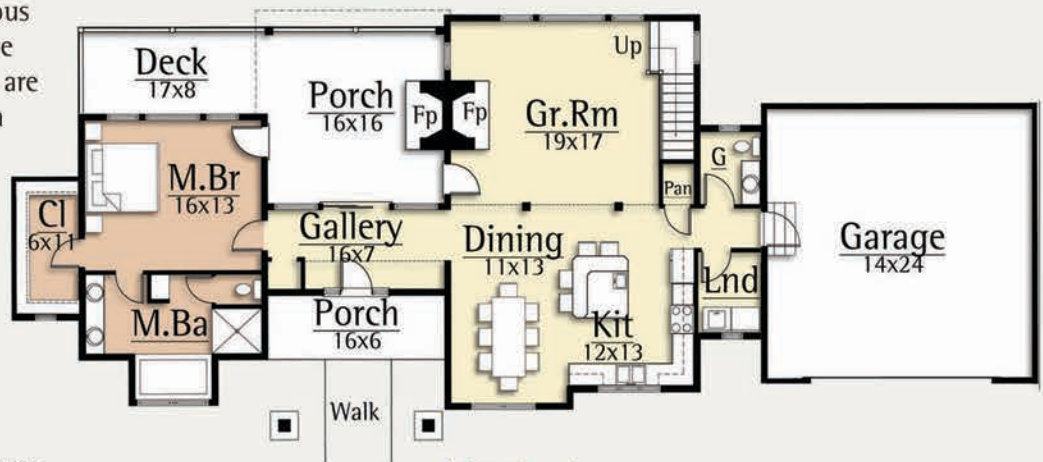

# DUET I

CONTEMPORARY LIVING

2,340 total square feet

3 Br, 3.5 Ba

A duet is a musical composition for two performers in which the performers have equal importance to the piece. It is often used to describe a composition involving two singers.

In the Duet by MossCreek, wood and plaster create a duet of exterior finishes, balancing a harmonious Yin and Yang composition. The Duet's sleek and modern lines are carefully composed to create a contemporary artistic expression.

Inside, the Duet features open plan living, large view glass in the Great Rm, three generous master suites, and an upper loft.

On the exterior, the Duet features generous outdoor living with a fireplace.

Upper Level  
852 square feet

Main Level  
1,488 square feet

MODERN HOME DESIGN

www.MossCreekModern.com - 800.737.2166