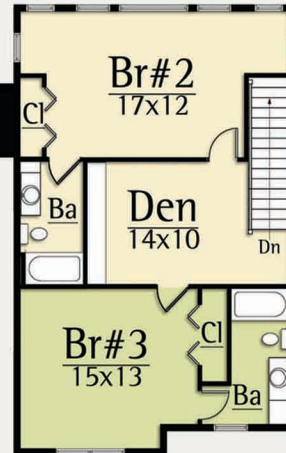

DOPPLER

CONTEMPORARY LIVING

2,751 total square feet

3 Br, 3.5 Bath

The Doppler Shift is an observed frequency from viewing an object in relative motion.

Similarly, the Doppler home design by MossCreek expresses implied motion with its dramatic roof lines and undulating facade.

The Doppler features a glass entrance gallery, open plan living, large view glass in the Great Rm, three generous master suites, and an upper level Den.

On the exterior, the Doppler features generous outdoor living with a fireplace.

For quick getaways, or long term living, the Doppler is ideally suited for living for just about any natural setting.

Upper Level
866 square feet

Main Level
1,885 square feet