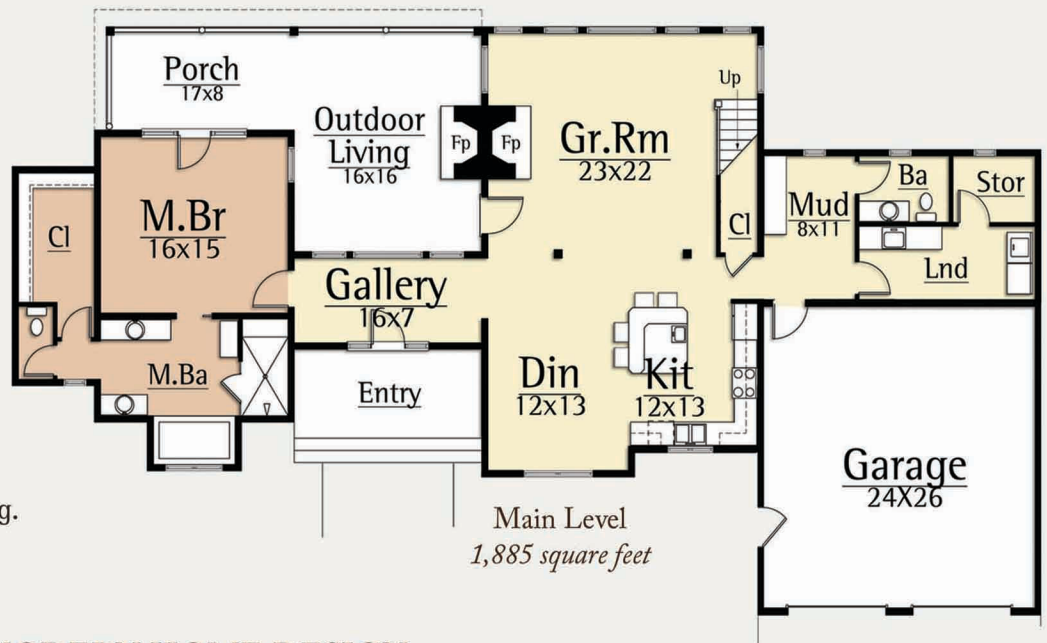

DOPPLER

CONTEMPORARY LIVING

2,751 total square feet

3 Br, 3.5 Bath

The Doppler Shift is an observed frequency from viewing an object in relative motion.

Similarly, the Doppler home design by MossCreek expresses implied motion with its dramatic roof lines and undulating facade.

The Doppler features a glass entrance gallery, open plan living, large view glass in the Great Rm, three generous master suites, and an upper level Den.

On the exterior, the Doppler features generous outdoor living with a fireplace.

For quick getaways, or long term living, the Doppler is ideally suited for living for just about any natural setting.

Upper Level
866 square feet

Main Level
1,885 square feet