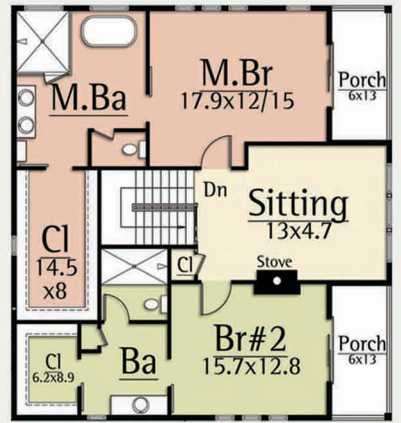

CRYSTALLINE

CONTEMPORARY LIVING

3,528 total square feet

4 Br, 4 Ba

Beautiful geometric designs form the crystalline objects of nature.

The Crystalline by MossCreek is a beautiful modern geometric design that features gracious open living and a second structure that can be used as a guest house or home office.

The main level has an open Living/Dining/Kitchen area that keeps family and guests together. An Office/Br on the main level provides a multitude of options.

The upper level features a spacious master suite and second bedroom suite. A central sitting area with large view glass completes the feel of this contemporary mountain home.

Upper Level
1,764 square feet

Main Level
1,764 square feet