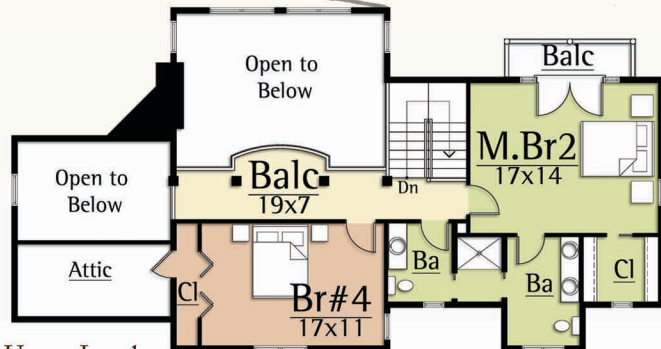

CHINKAPIN

2,337 total square feet