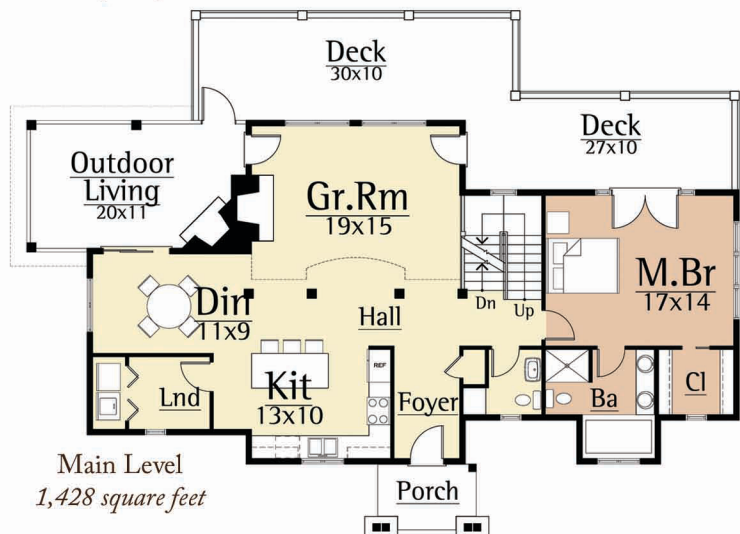

The Chinkapin by MossCreek is equally suitable in natural areas across the US. The exterior of the Chinkapin is a mix of wood, stone, and Poplar tree bark.

The interior of the Chinkapin is designed for casual living and fun weekends for guests and family. Gracious bedroom suites and a soaring Great Room are just a few of the amenities of this special design by MossCreek.

CHINKAPIN

2,337 total square feet