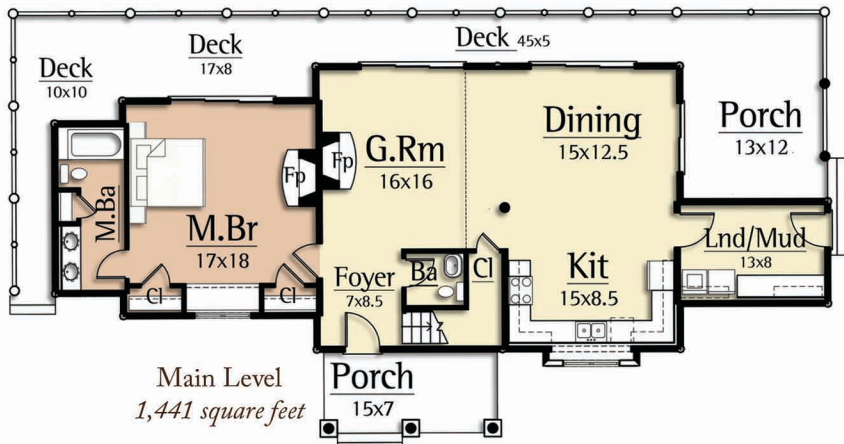

The North Park by MossCreek, captures this same spirit of romantic idealization with 3 bedrooms, 2 1/2 baths, and a master on the main level. A large story and a half vaulted Great Room with exposed timber trusses and an open Kitchen / Dining Room complete a dramatic craftsman interior.

Upper Level
 459 square feet

Main Level
 1,441 square feet

NORTH PARK
 1,900 total square feet