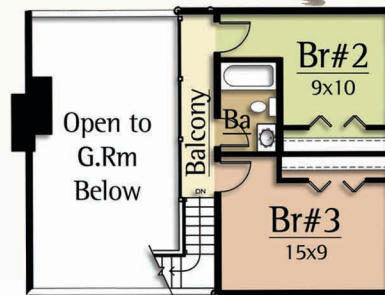

The North Park by MossCreek, captures this same spirit of romantic idealization with 3 bedrooms, 2 1/2 baths, and a master on the main level. A large story and a half vaulted Great Room with exposed timber trusses and an open Kitchen / Dining Room complete a dramatic craftsman interior.

Upper Level
 459 square feet

Main Level
 1,441 square feet

NORTH PARK
 1,900 total square feet