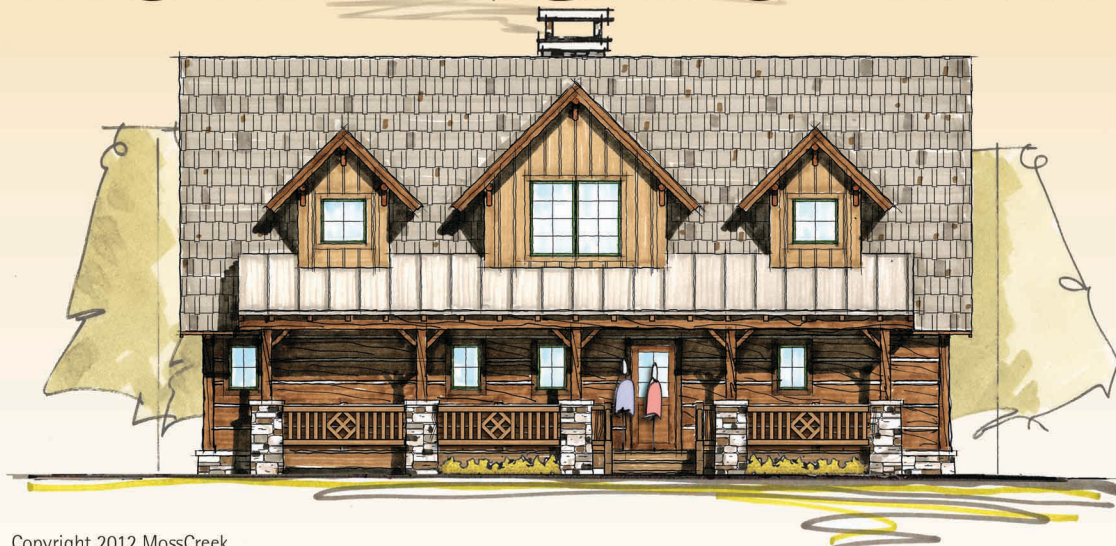

RUSTIC AMERICAN HOME DESIGN

ROARING FORK II

Copyright 2012 MossCreek
www.MossCreek.net
800.737.2166

The Roaring Fork is a stream in the Great Smoky Mountains of Tennessee. Like many mountain streams though, the Roaring Fork is notoriously volatile. While the stream presents as a peaceful trickle on any given day, it quickly becomes a raging whitewater rapid after a mild rain shower. The "roar" of the water is amplified by its echo on surrounding mountain ridges.

The Roaring Fork by MossCreek draws its passion from the environment as well. With the use of natural materials of wood, stone, and glass, the Roaring Fork is the perfect small rustic home.

ROARING FORK II
2,030 total square feet

Upper Level
462 square feet

Main Level
1,568 square feet