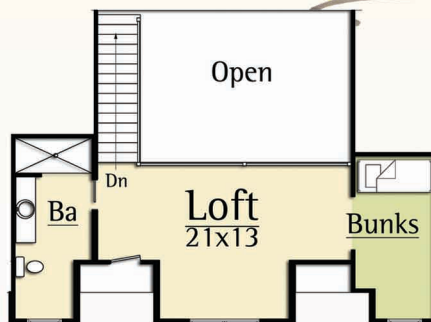

The Roaring Fork by MossCreek draws its passion from the environment as well. With the use of natural materials of wood, stone, and glass, the Roaring Fork is the perfect small rustic home.

ROARING FORK II
2,030 total square feet

Upper Level
462 square feet

Main Level
1,568 square feet