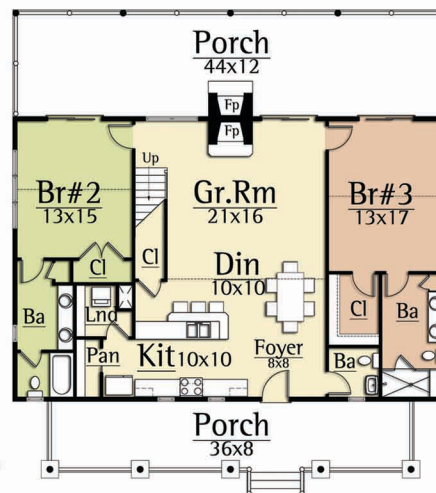

The Roaring Fork by MossCreek draws its passion from the environment as well. With the use of natural materials of wood, stone, and glass, the Roaring Fork is the perfect small rustic home.

ROARING FORK II
2,030 total square feet

Upper Level
462 square feet

Main Level
1,568 square feet