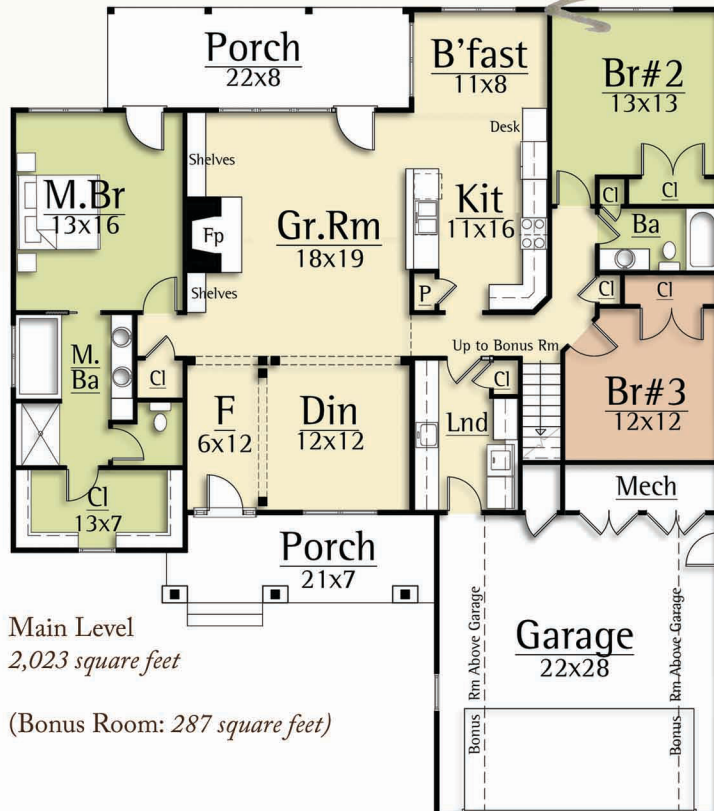

- One level living
- Generous front porch
- Vaulted rooms throughout
- Large master suite
- Breakfast room
- 3 bedrooms / 2 baths
- Large laundry room
- Large fireplace in great room
- Large glass in great room
- Attached 2 car garage
- Bonus room above garage

TERRA
2,023 total square feet